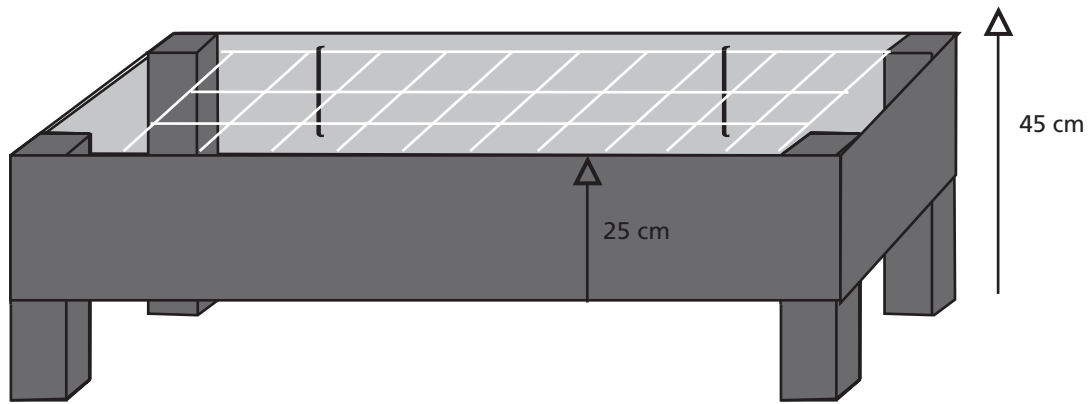

HAY BOX

Size: (80 optional)x35x25 (high).
multiplex 15 mm.
reinforcing netting 10x10
Balk van 4x4

To saw for a hay box of 80x35x25
2 pieces of 80x25
1 piece of 80x25 with a cut away of 4x4 at the corners
2 pieces of 35x25